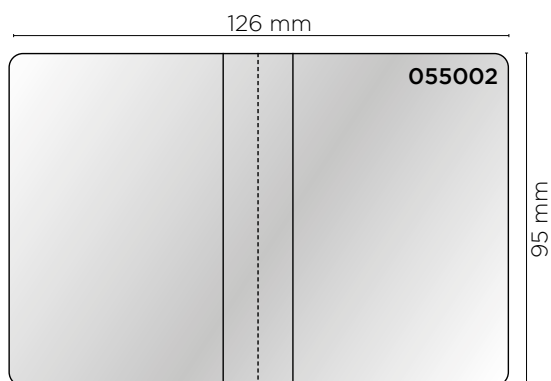

OPALINO 

* Le misure indicano il formato utile

cm 9x6* (9,5x6,3) 

ART. **057001L**

OPALINO 

BUSTA PORTA CARDS

cm 9x6* (9,5x6,3) 

ART. **052001**

SETA 

DOCUMENTI E CARDS

BUSTA PORTA CARDS A 2 ANTE

cm 2x6x9* (12,6x9,5) 

ART. **055002**

CRISTAL

BUSTA PORTA CARDS A 2 ANTE

cm 2x6x9* (12,6x9,5) 